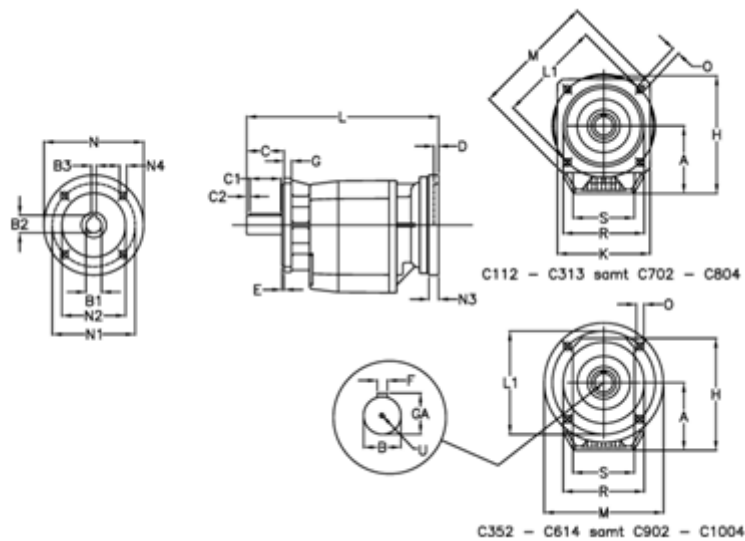

Article number: 40600707132440

Description: Helical gearbox
C703F-71,3-P100B5

Measures

| | | | |
|-----------|-----------|-------------|------------|
| A = 208.0 | D = 4.5 | L1 = 300 | R = 262 |
| B = 60 | E = 5 | M = 350 | S = 250 |
| B1 = 28 | F = 18 | N = 250 | U = M20x42 |
| B2 = 31.3 | G = 17 | N1 = 215 | |
| B3 = 8 | GA = 64.0 | N2 = 180 | |
| C = 120 | H = 358.0 | N3 = 0 | |
| C1 = 90 | K = 300 | N4 = M12x16 | |
| C2 = 15 | L = 483.0 | O = 18.0 | |